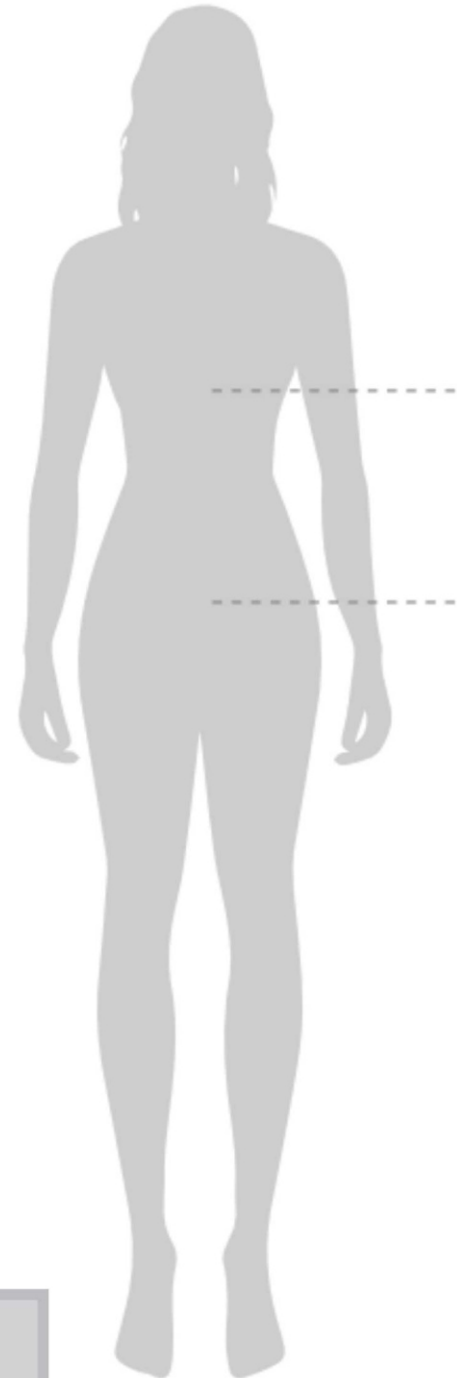

N

NIMBUS
- CPH -

Nimbus Size Guide.

Women's Sizes

Ladies UK

	EN / UK / US	EN / UK / US	EN / UK / US
	XS / 8 / 4	S / 10 / 6	M / 12 / 8
CHEST	75-80	81-86	87-92
WAIST	59-64	65-70	71-76
HIP	83-88	89-94	96-101

EN / UK / US	EN / UK / US	EN / UK / US	EN / UK / US
L / 14 / 10	XL / 16 / 12	2XL / 18 / 14	3XL / 20 / 16
93-98	99-104	105-111	112-118
77-82	83-88	89-95	96-103
102-107	108-113	114-120	121-127

How to measure:

Hip- Measure around the widest part whilst standing with your feet together.

Chest- Measure under your armpits and across the shoulder blades.